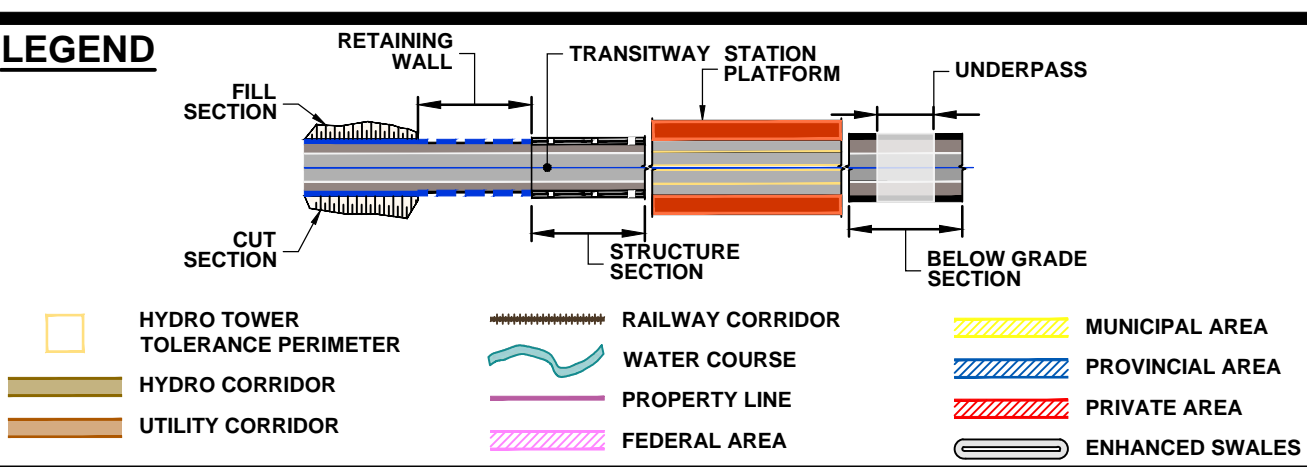

DRAWING NAME: J:\TOR\16234 ON-MTO 407 TRANSITWAY WC TO BRANTTIS General\03 - Drawings\8 - Property\Plates\407 TW4-Plate 40.dwg  
CREATED: Nov 28, 2019 1:48pm  
MODIFIED:

**407 TRANSITWAY**  
WEST OF BRANT STREET TO WEST OF HURONTARIO STREET  
G.W.P. 16-20003, CA 2016-E-0038  
PROPERTY PLAN  
STA. 36+180 TO STA. 36+820