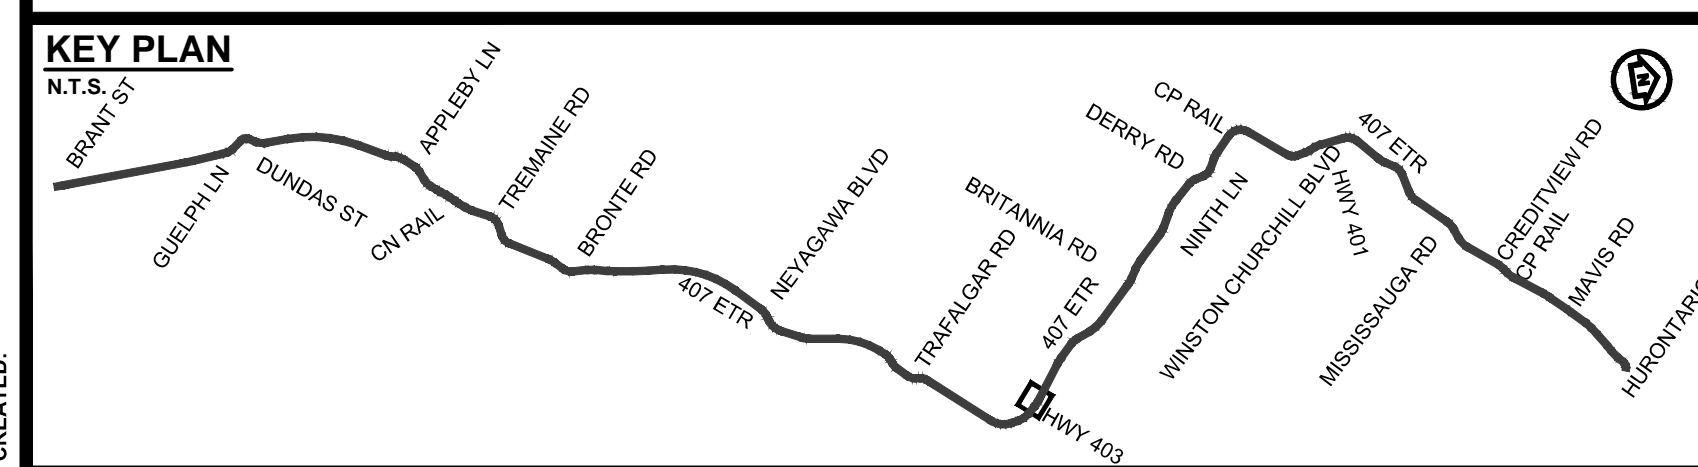

DRAWING NAME: J:\TOR\16234 ON-MTO 407 TRANSITWAY WC TO BRANTTIS General\03 - Drawings\8 - Property\Plates\407 TW4-Plate 40.dwg  
CREATED: Nov 28, 2019 1:48pm  
MODIFIED:

**407 TRANSITWAY**  
WEST OF BRANT STREET TO WEST OF HURONTARIO STREET  
G.W.P. 16-20003, CA 2016-E-0038  
PROPERTY PLAN  
STA. 36+180 TO STA. 36+820

PLATE  
**40**  
DATE  
11/20/2019